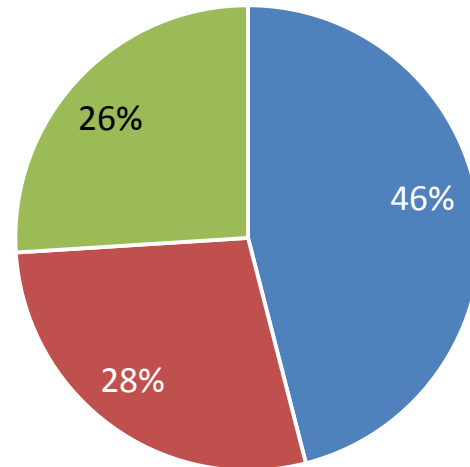

Philadelphia Municipal Solid Waste (MSW) 2014 = ~2.5 Million Tons

MSW Generation by Sector

■ Residential ■ Commercial ■ C&D

MSW by Disposal/Recycling Method

■ Recycled ■ Waste to Energy ■ Landfilled

Philadelphia MSW Trends & Progress Towards *Greenworks* Goal #7, 2008-2014

Philly MSW Generation & Disposal Trends Per-Capita

	2010	2011	2012	2013	2014
Total MSW Generation (in tons)	2,931,374	2,840,024	2,716,055	2,551,697	2,485,187
Total MSW Disposed	1,437,419	1,443,037	1,351,800	1,337,928	1,340,905
Population	1,526,006	1,534,577	1,543,149	1,551,720	1,560,291
<i>Per Capita MSW generation</i>	<i>1.92</i>	<i>1.85</i>	<i>1.76</i>	<i>1.64</i>	<i>1.59</i>
<i>Per Capita MSW Disposal</i>	<i>.94</i>	<i>.94</i>	<i>.87</i>	<i>.862</i>	<i>.859</i>