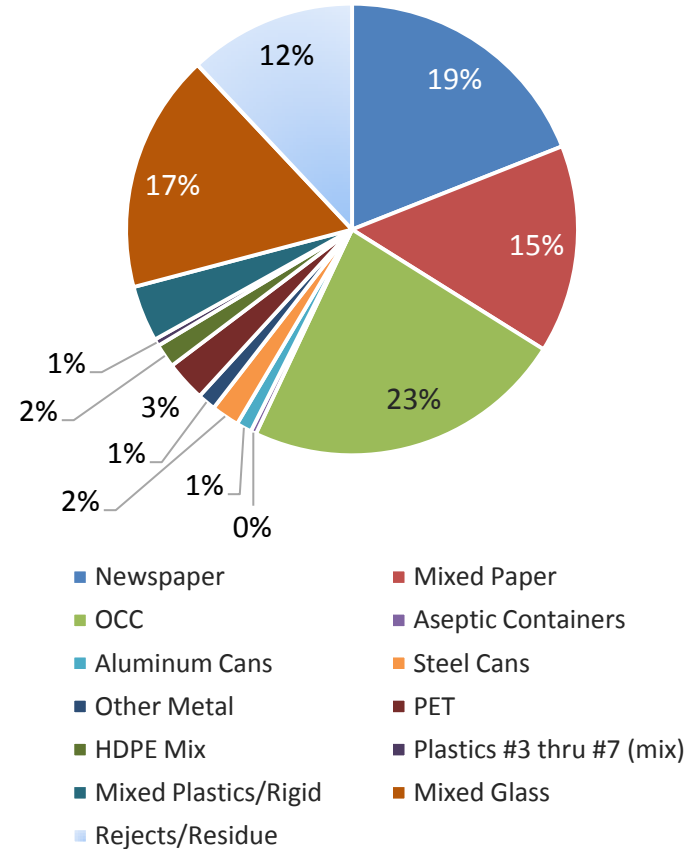

Opportunity To Recycle (curbside)

Opportunity for Recycling (based on FY 2014 data)

Based on MSW composition study ~65,000 tons of current program recyclables remain (not adjusted for residue)

Changing Philadelphia MSW Stream...

Philadelphia Residential Disposed
2010

Philadelphia Residential Disposed
2000

MSW stream getting more difficult to recycle...

Philly's Evolving Recycling Ton

Inbound MRF Tons 2013

Inbound MRF Tons 2010

Evolving Recycling Ton is U.S. Trend

Recycling's Evolving Ton...

- Declining newspaper circulation & readership
- Inquirer Sunday circulation:
 - 2011 = 436K
 - 2014 = 312K
- Inquirer weekday circulation:
 - 2011 = 224K
 - 2014 = 159K
- Packaging light-weighting – the aluminum can:
 - 21.75 cans to make a pound in 1972
 - 34.6 cans to make a pound in 2012