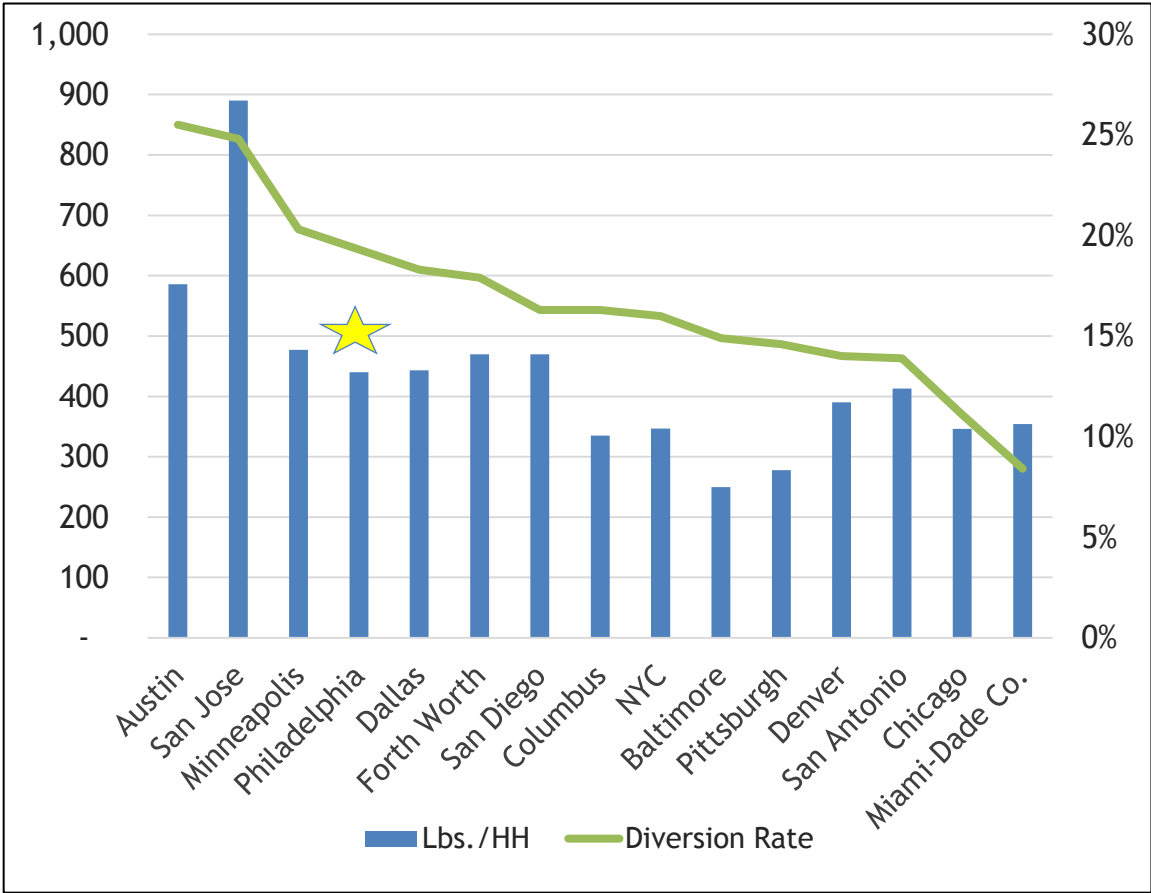

Curbside Recycling Comps (blue-bin materials only)

- Philly's annual lbs. yields per household and diversion rate rank high among large U.S. cities and counties