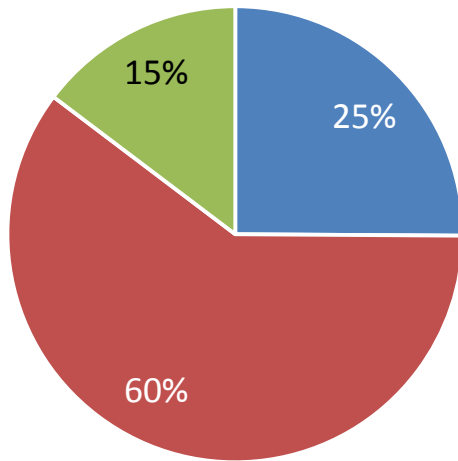

Philadelphia Municipal Solid Waste (MSW) 2014 = ~2.5 Million Tons

MSW Generation by Sector

■ Residential ■ Commercial ■ C&D

MSW by Disposal/Recycling Method

■ Recycled ■ Waste to Energy ■ Landfilled

Philadelphia MSW Trends & Progress Towards *Greenworks* Goal #7, 2008-2014

Philly MSW Generation & Disposal Trends Per-Capita

	2010	2011	2012	2013	2014
Total MSW Generation (in tons)	2,931,374	2,840,024	2,716,055	2,551,697	2,485,187
Total MSW Disposed	1,437,419	1,443,037	1,351,800	1,337,928	1,340,905
Population	1,526,006	1,534,577	1,543,149	1,551,720	1,560,291
<i>Per Capita MSW generation</i>	<i>1.92</i>	<i>1.85</i>	<i>1.76</i>	<i>1.64</i>	<i>1.59</i>
<i>Per Capita MSW Disposal</i>	<i>.94</i>	<i>.94</i>	<i>.87</i>	<i>.862</i>	<i>.859</i>