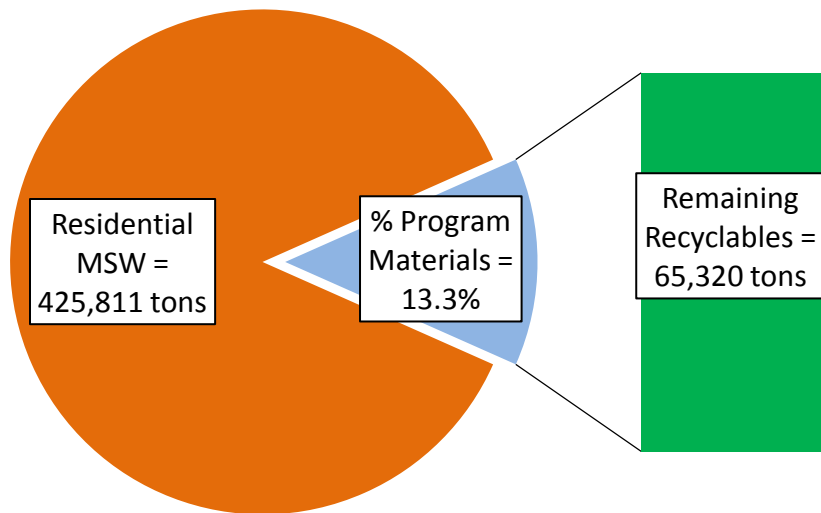

Philly MSW Generation & Disposal Trends Per-Capita

	2010	2011	2012	2013	2014
Total MSW Generation (in tons)	2,931,374	2,840,024	2,716,055	2,551,697	2,485,187
Total MSW Disposed	1,437,419	1,443,037	1,351,800	1,337,928	1,340,905
Population	1,526,006	1,534,577	1,543,149	1,551,720	1,560,291
<i>Per Capita MSW generation</i>	<i>1.92</i>	<i>1.85</i>	<i>1.76</i>	<i>1.64</i>	<i>1.59</i>
<i>Per Capita MSW Disposal</i>	<i>.94</i>	<i>.94</i>	<i>.87</i>	<i>.862</i>	<i>.859</i>

Philadelphia Residential Solid Waste 2008-2014

Curbside Recycling Comps (blue-bin materials only)

- Philly's annual lbs. yields per household and diversion rate rank high among large U.S. cities and counties

Opportunity To Recycle (curbside)

Opportunity for Recycling (based on FY 2014 data)

Based on MSW composition study ~65,000 tons of current program recyclables remain (not adjusted for residue)

Changing Philadelphia MSW Stream...