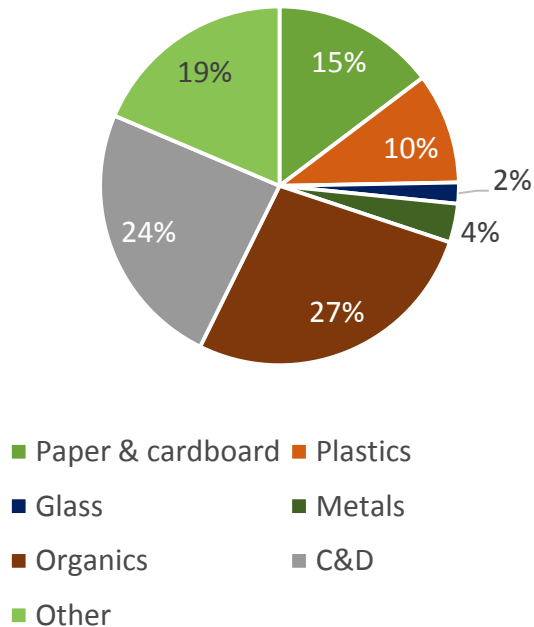

Changing Philadelphia MSW Stream...

Philadelphia Residential Disposed
2010