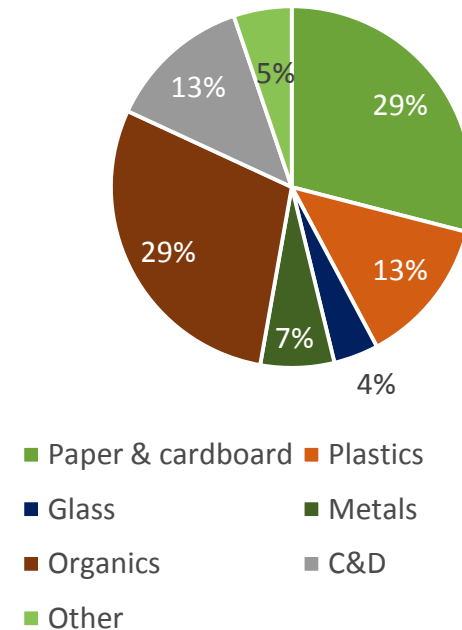

Philadelphia Residential Disposed
2000