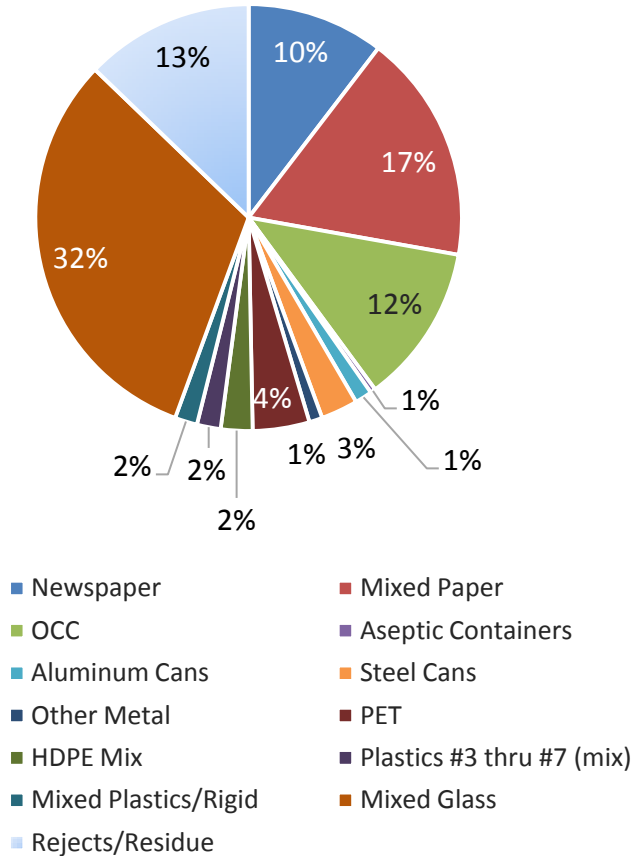

Philadelphia Residential Disposed
2010

Philadelphia Residential Disposed
2000

MSW stream getting more difficult to recycle...

Philly's Evolving Recycling Ton

Inbound MRF Tons 2013

Inbound MRF Tons 2010

Evolving Recycling Ton is U.S. Trend

Recycling's Evolving Ton...

- Declining newspaper circulation & readership
- Inquirer Sunday circulation:
 - 2011 = 436K
 - 2014 = 312K
- Inquirer weekday circulation:
 - 2011 = 224K
 - 2014 = 159K
- Packaging light-weighting – the aluminum can:
 - 21.75 cans to make a pound in 1972
 - 34.6 cans to make a pound in 2012