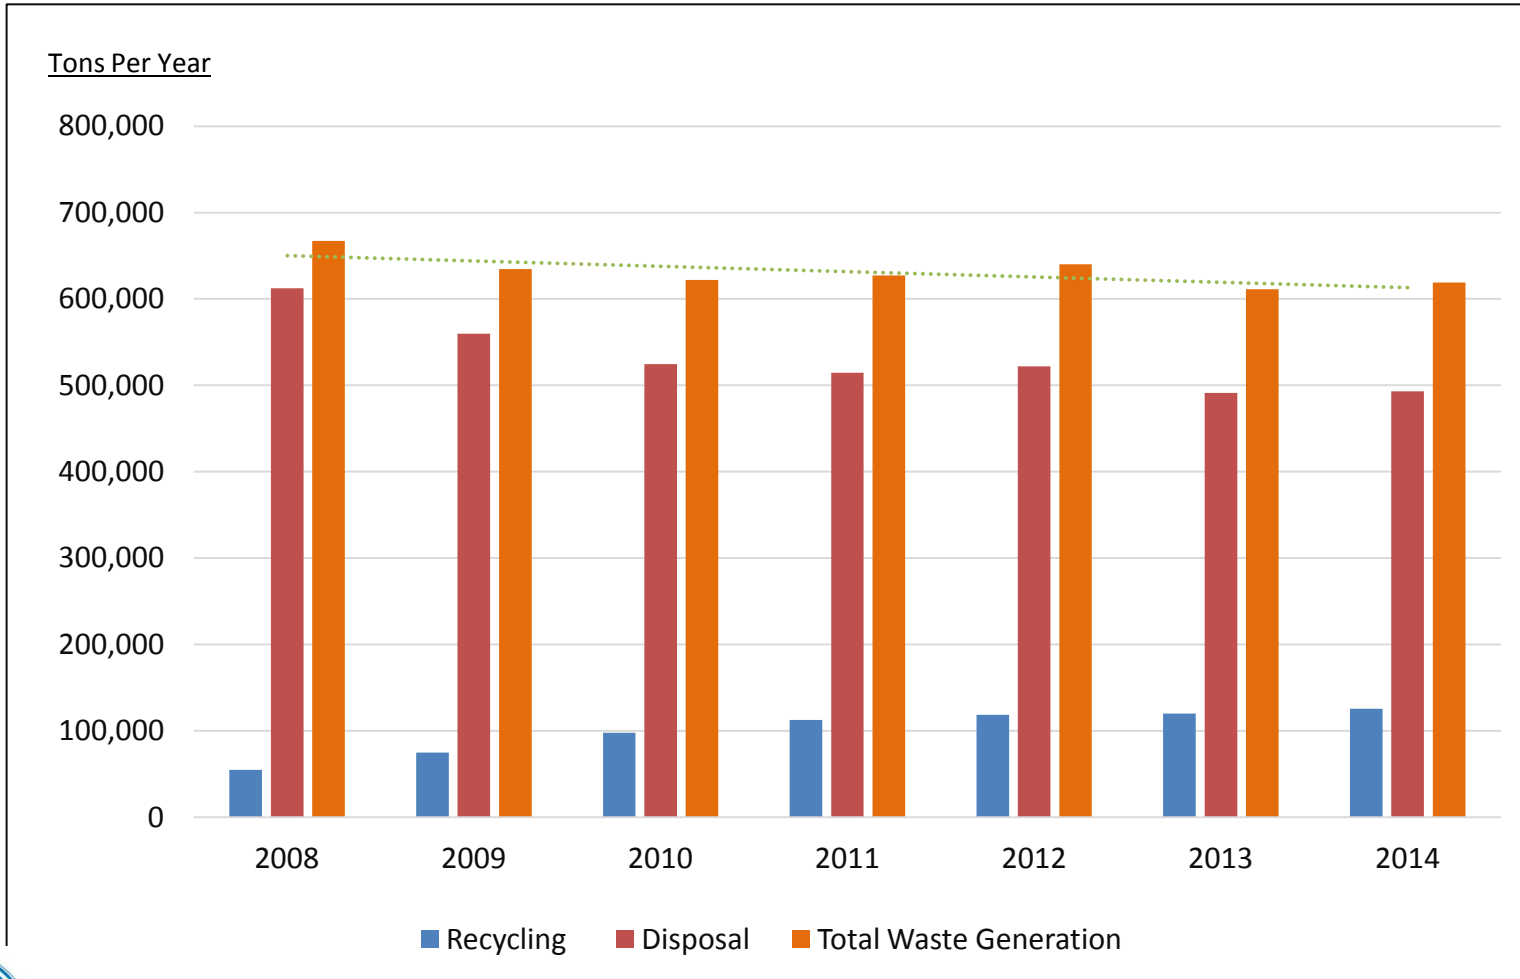

Philadelphia Residential Solid Waste 2008-2014