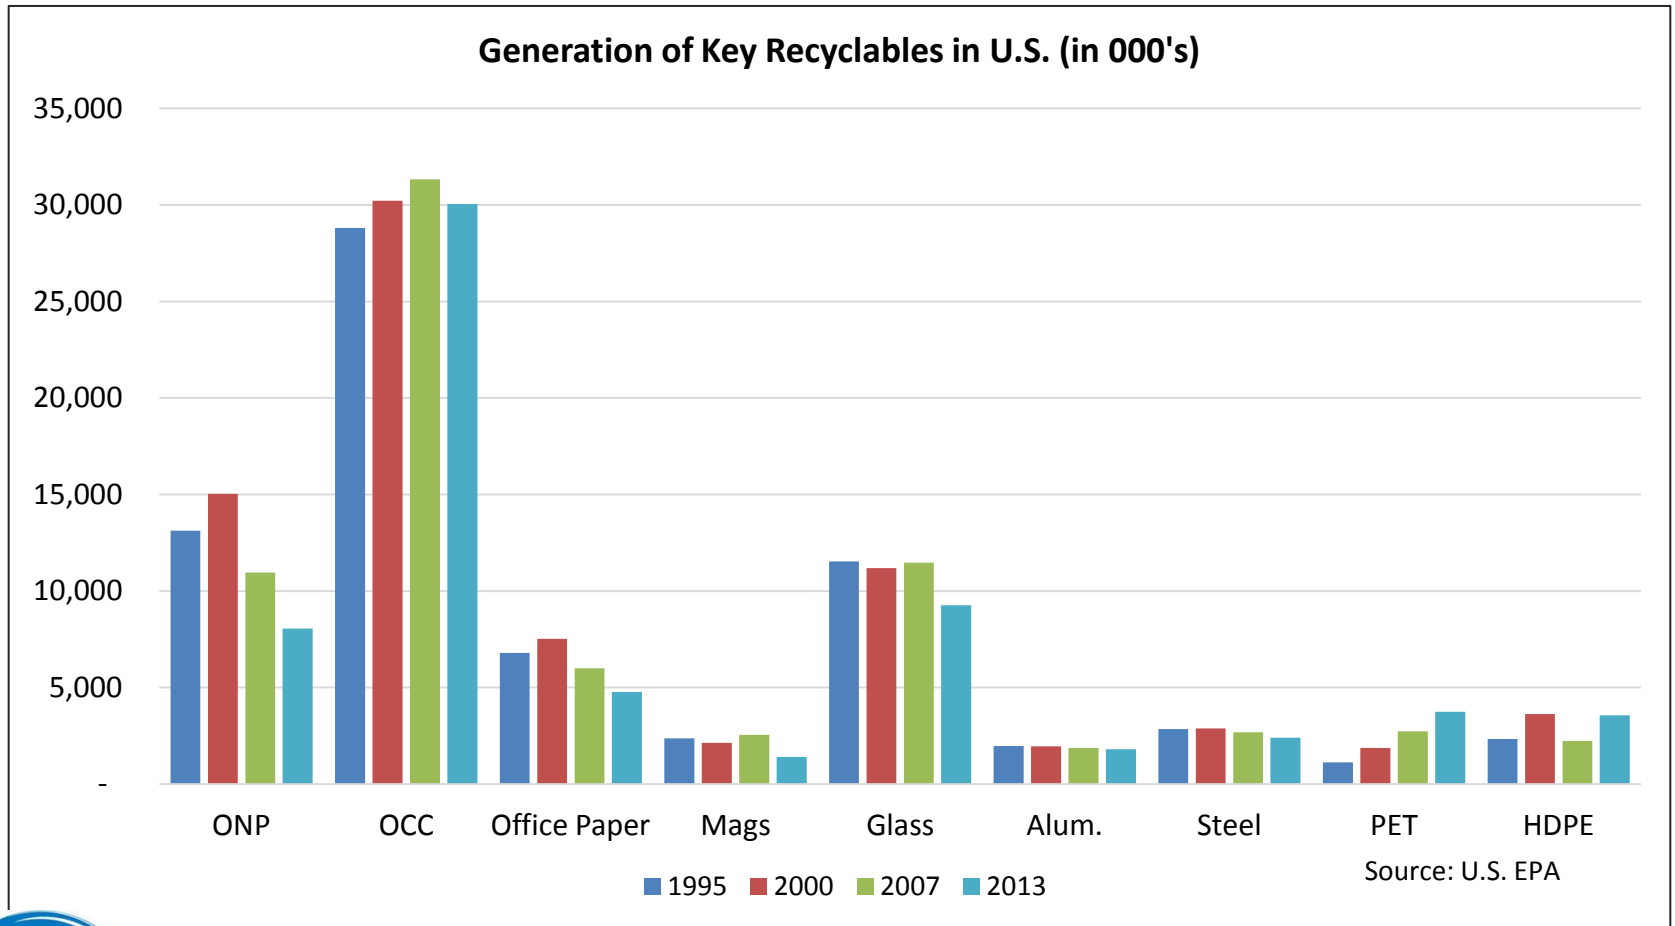

Recycling's Evolving Ton...

- Declining newspaper circulation & readership
- Inquirer Sunday circulation:
 - 2011 = 436K
 - 2014 = 312K
- Inquirer weekday circulation:
 - 2011 = 224K
 - 2014 = 159K
- Packaging light-weighting – the aluminum can:
 - 21.75 cans to make a pound in 1972
 - 34.6 cans to make a pound in 2012