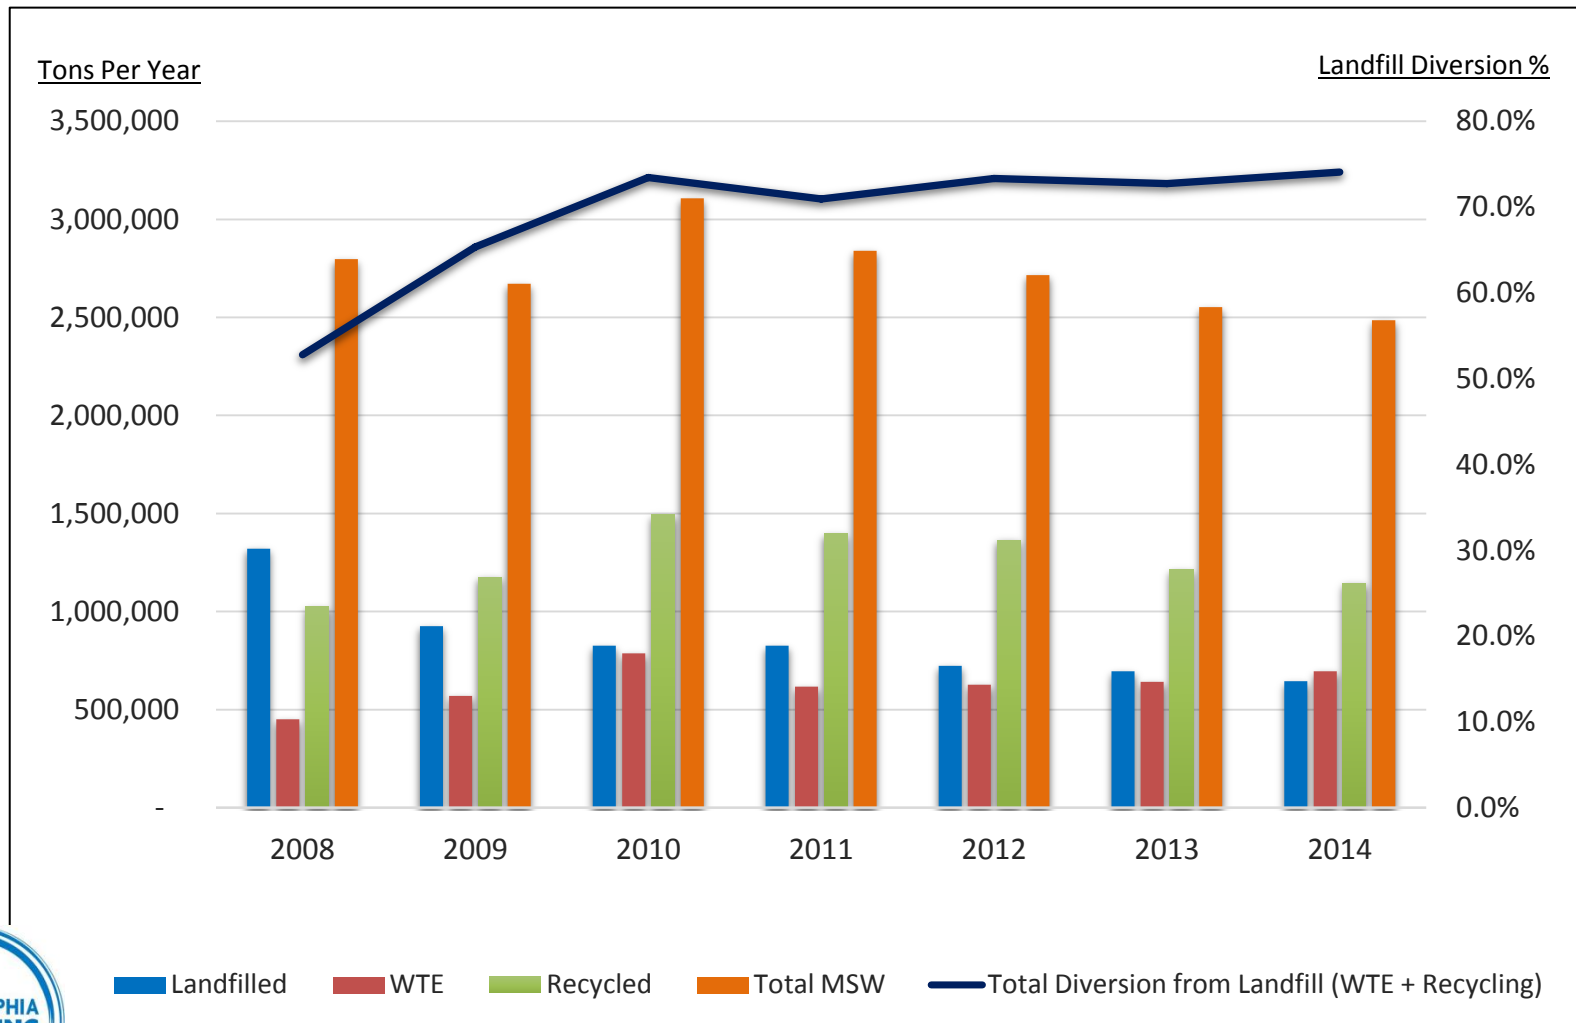

Philadelphia Municipal Solid Waste (MSW) 2014 = ~2.5 Million Tons

MSW Generation by Sector

■ Residential ■ Commercial ■ C&D

MSW by Disposal/Recycling Method

■ Recycled ■ Waste to Energy ■ Landfilled

Philadelphia MSW Trends & Progress Towards *Greenworks* Goal #7, 2008-2014

Philly MSW Generation & Disposal Trends Per-Capita

	2010	2011	2012	2013	2014
Total MSW Generation (in tons)	2,931,374	2,840,024	2,716,055	2,551,697	2,485,187
Total MSW Disposed	1,437,419	1,443,037	1,351,800	1,337,928	1,340,905
Population	1,526,006	1,534,577	1,543,149	1,551,720	1,560,291
<i>Per Capita MSW generation</i>	<i>1.92</i>	<i>1.85</i>	<i>1.76</i>	<i>1.64</i>	<i>1.59</i>
<i>Per Capita MSW Disposal</i>	<i>.94</i>	<i>.94</i>	<i>.87</i>	<i>.862</i>	<i>.859</i>

Recycling's Evolving Ton...

- Declining newspaper circulation & readership
- Inquirer Sunday circulation:
 - 2011 = 436K
 - 2014 = 312K
- Inquirer weekday circulation:
 - 2011 = 224K
 - 2014 = 159K
- Packaging light-weighting – the aluminum can:
 - 21.75 cans to make a pound in 1972
 - 34.6 cans to make a pound in 2012