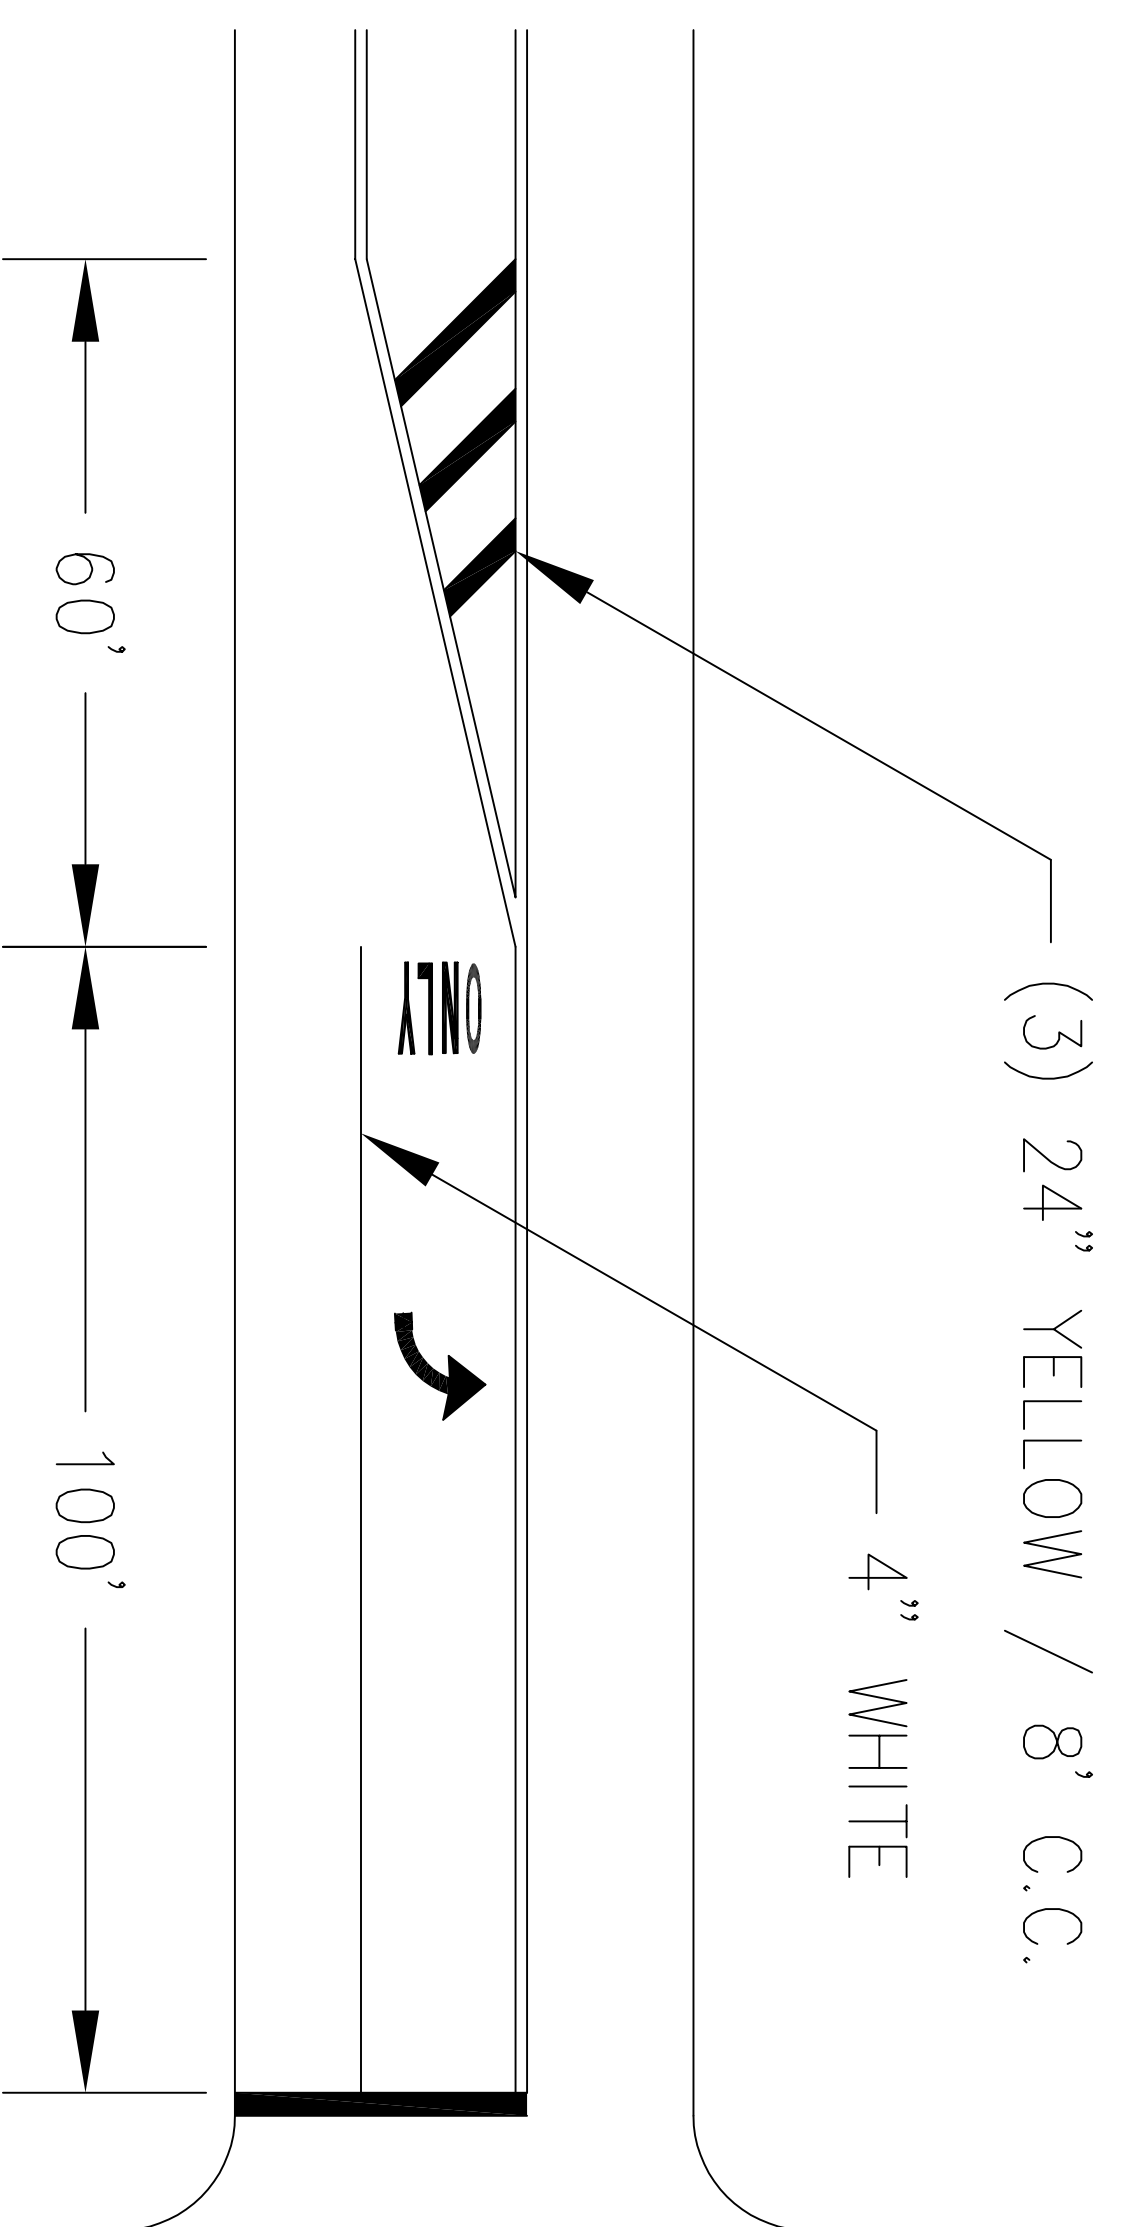

Turning Lane

Through Turning Lane Transition

LEFT TURN LANE LEGEND DETAIL
NOT TO SCALE

TURN LEGEND PLACEMENT

CITY OF PHILADELPHIA
DEPARTMENT OF STREETS

DATE	11/05/14	SHEET	1 OF 1	DRAWING NO.	PM0105
REVISIED	3/06/15	09/26/16			
APPROVED:	V.L.F.				