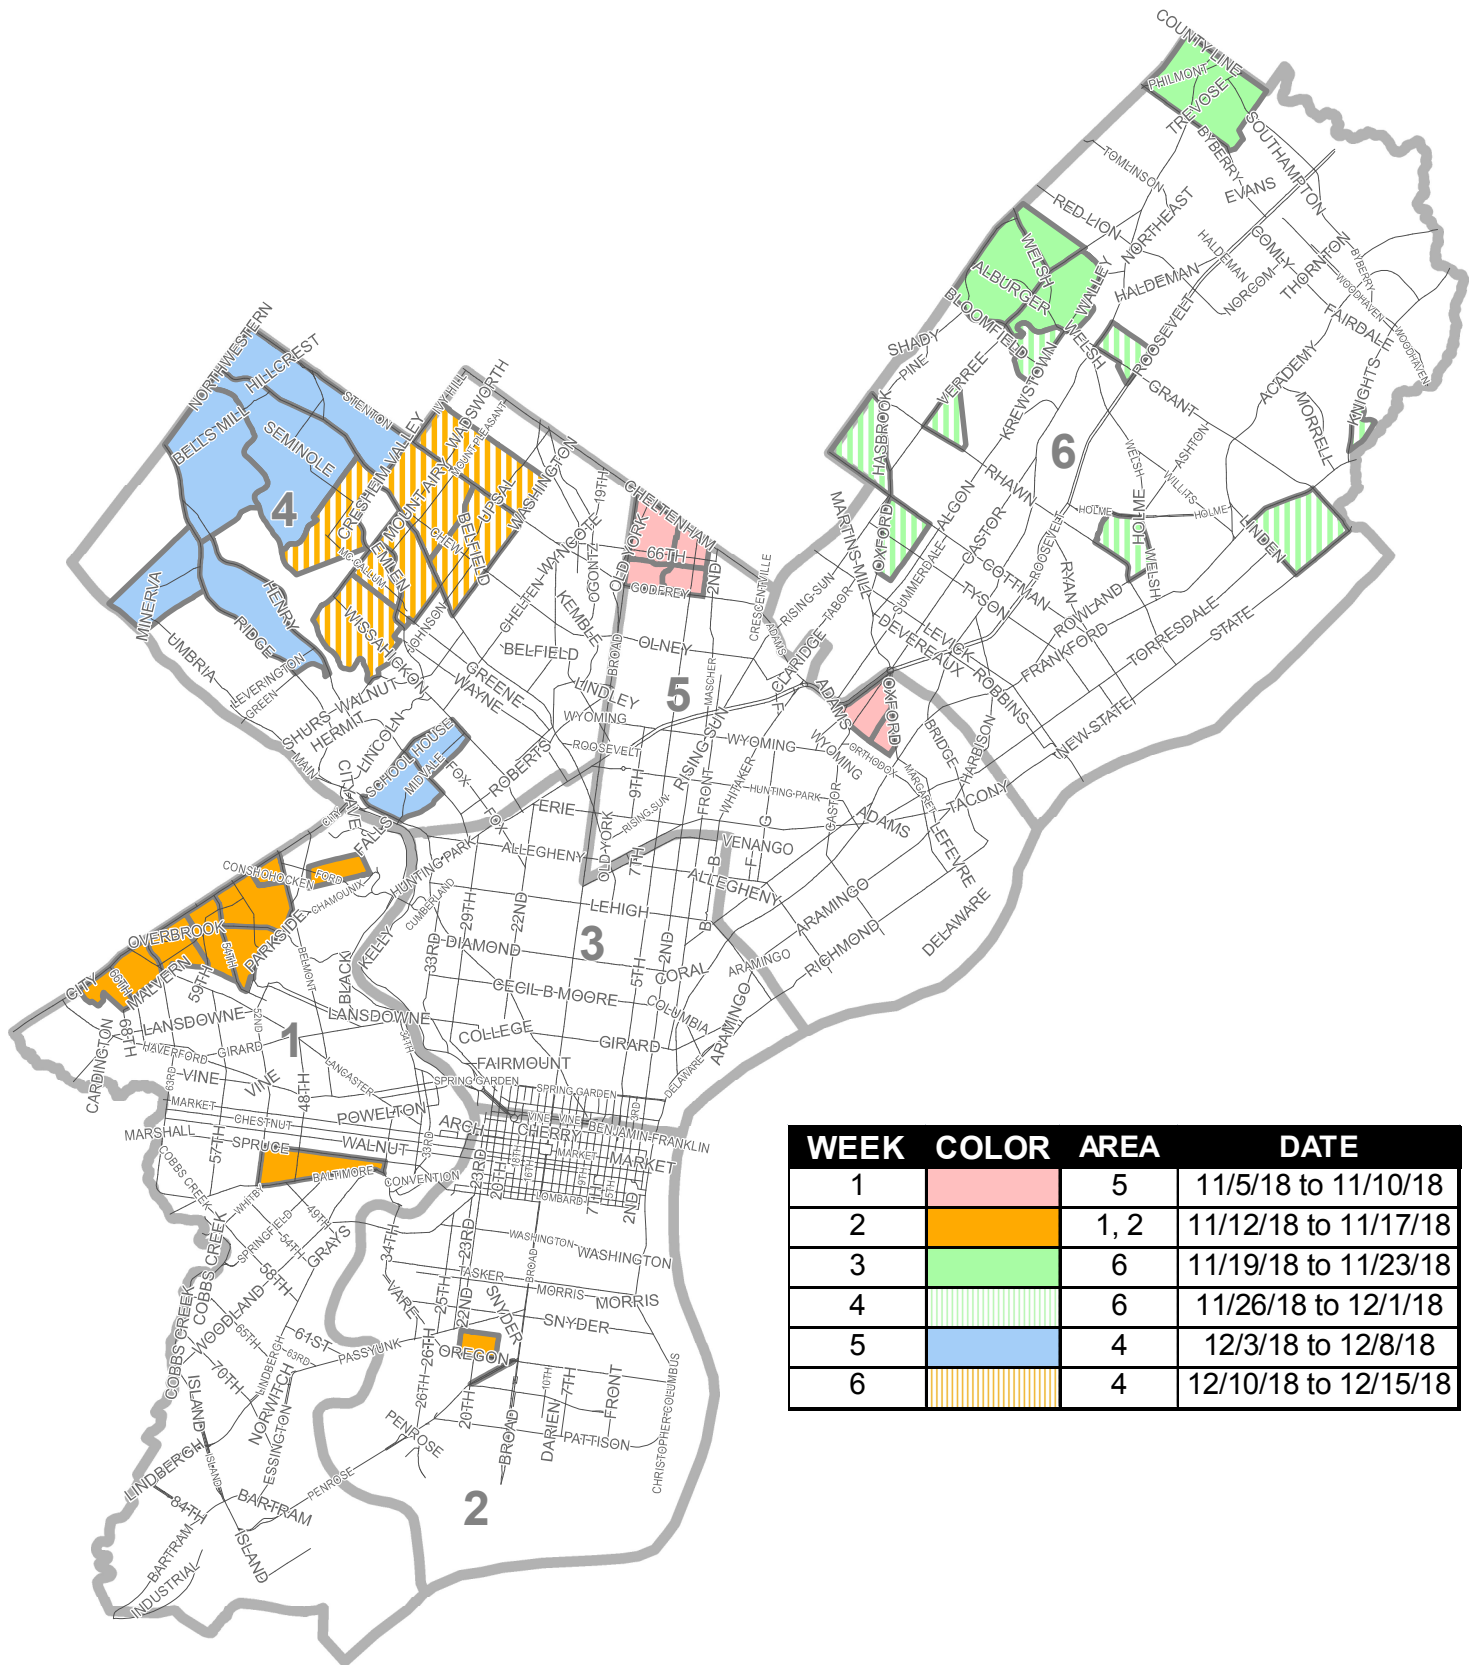

City of Philadelphia Mechanical Leaf Collection Schedule 2018

WEEK	COLOR	AREA	DATE
1		5	11/5/18 to 11/10/18
2		1, 2	11/12/18 to 11/17/18
3		6	11/19/18 to 11/23/18
4		6	11/26/18 to 12/1/18
5		4	12/3/18 to 12/8/18
6		4	12/10/18 to 12/15/18